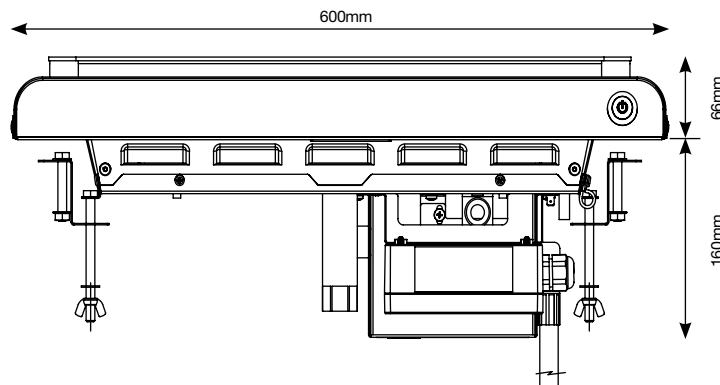

**Dimensions:**

Width 600 mm  
Depth 600 mm  
Height 226 mm

**Weight:** 21 kg

Please note this cooktop is square

Top view

Front view

Side view