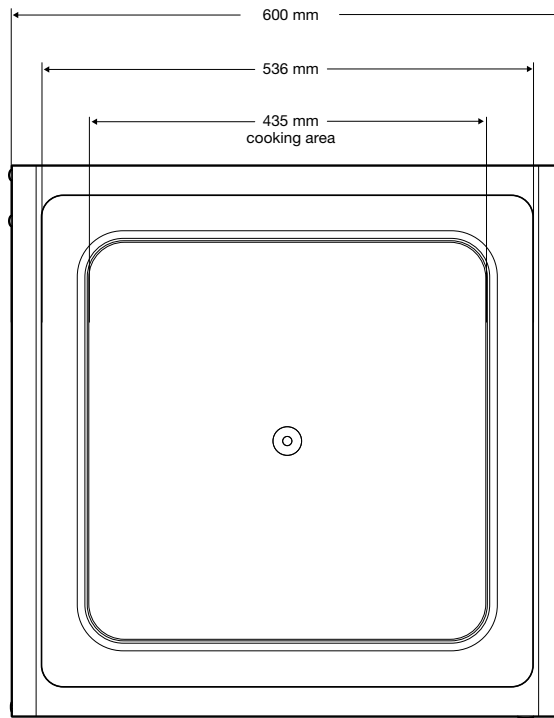

**Dimensions:**

Width 600 mm  
Depth 600 mm  
Height 226 mm

**Weight:** 21 kg

Please note this cooktop is square

Top view

Front view

Side view