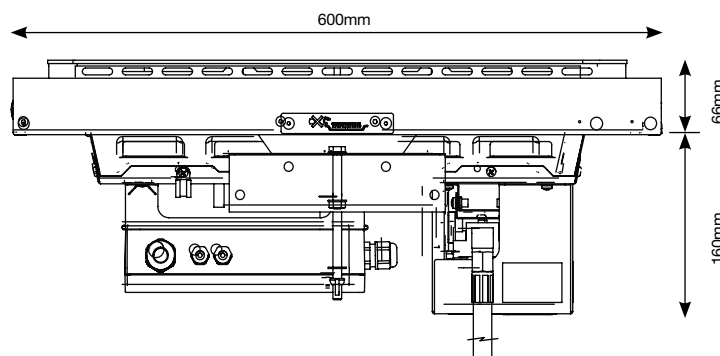

**Dimensions:**

Width 600 mm  
Depth 600 mm  
Height 226 mm

**Weight:** 21 kg

Please note this cooktop is square

Top view

Front view

Side view