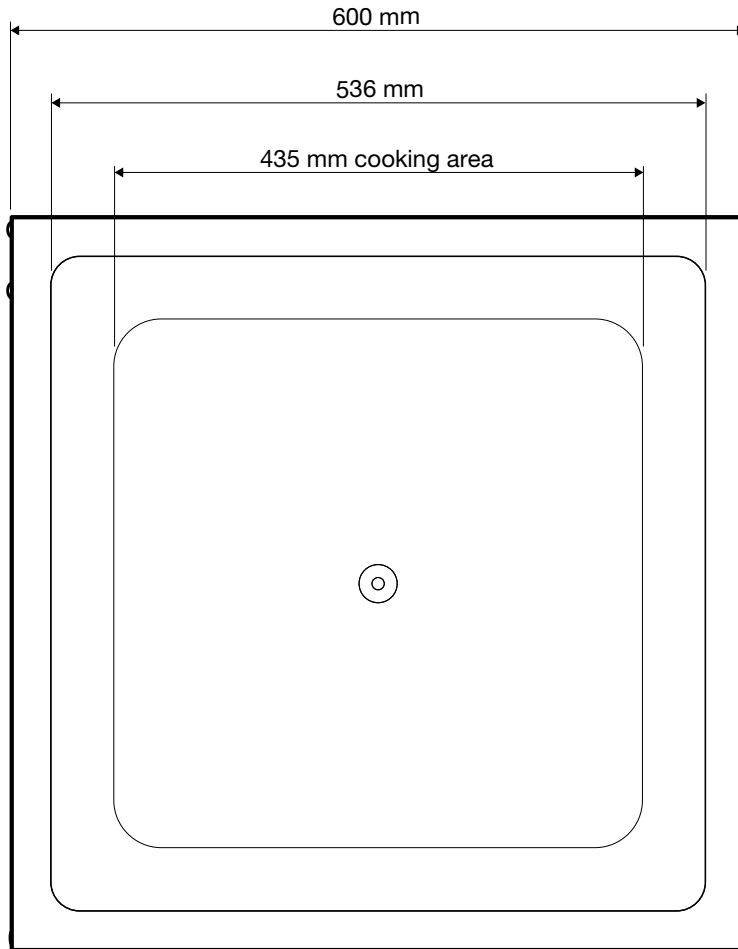

SPECIFICATIONS:

Gas Type	LPG	Natural	ULPG	Min power supply	12.4 VDC
Nominal consumption	16.0MJ/hr	15.8MJ/hr	12.8MJ/hr	Power consumption	800mA ignition, 350mA cooking, 10mA standby
Injector size	1.1 mm	1.8 mm	0.95 mm	Nominal target temp	240 degrees
Min / Max supply pressure	2.75 / 3.50kPa	1.13 / 3.50kPa	2.75 / 3.50kPa	Nominal cook time	20 minutes
Operating pressure	2.60kPa	0.84kPa	2.60kPa	Tare/packed weight	21 kg / 25 kg

Dimensions:
Width 600 mm
Depth 600 mm
Height 226 mm

Weight: 21 kg

Please note this cooktop is square

Top View

Front View