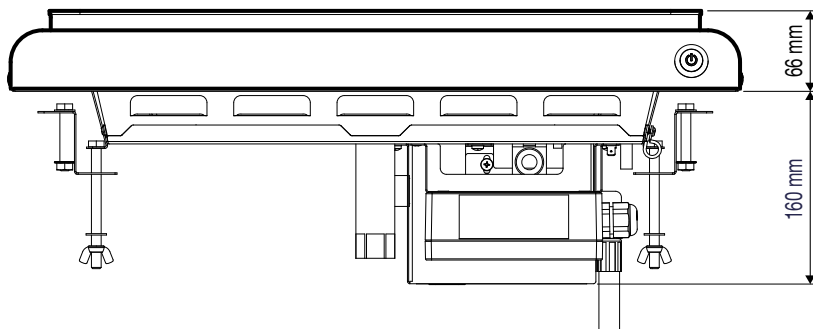

Dimensions:
Width 600 mm
Depth 600 mm
Height 226 mm

Weight: 21 kg

Please note this cooktop is square

Top View

Front View