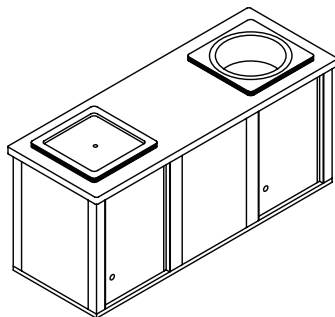

DIMENSIONS:

(Standard Configuration)

CUSTOM CONFIGURATIONS:

Large Modular with
2 x Gas Cooktops and LPG Gas Door

Large Modular with
Electric Cooktop and Sink
Large Modular with
Gas Cooktop and Sink

Large Modular with
3 x Electric Cooktops
Large Modular with
3 x Gas Cooktops