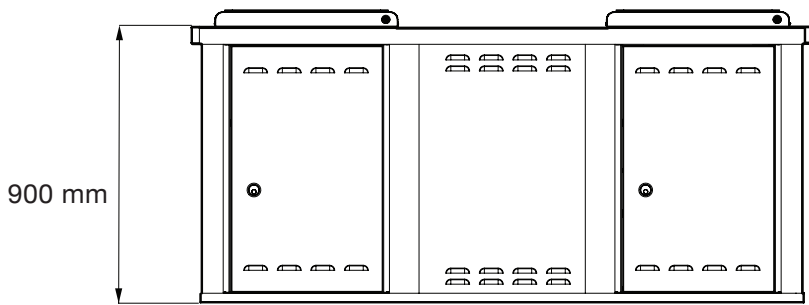

DIMENSIONS:

(Standard Configuration)

CUSTOM CONFIGURATIONS:

Large Modular with
2 x Gas Cooktops and LPG Gas Door

Large Modular with
Electric Cooktop and Sink
Large Modular with
Gas Cooktop and Sink

Large Modular with
3 x Electric Cooktops
Large Modular with
3 x Gas Cooktops