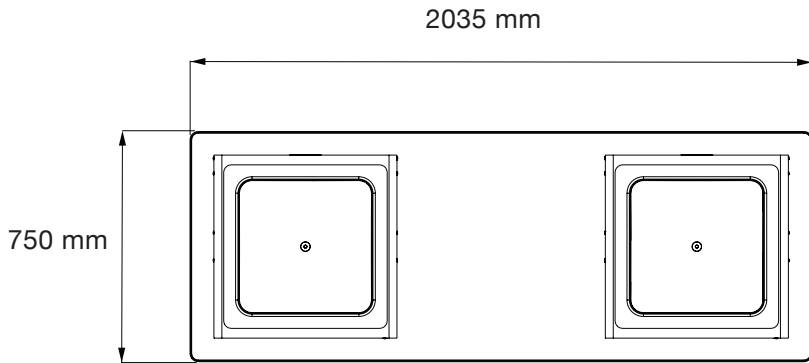

DIMENSIONS:

(Standard Configuration)

CUSTOM CONFIGURATIONS:

Large Modular with
2 x Gas Cooktops and LPG Gas Door

Large Modular with
Electric Cooktop and Sink
Large Modular with
Gas Cooktop and Sink

Large Modular with
3 x Electric Cooktops
Large Modular with
3 x Gas Cooktops