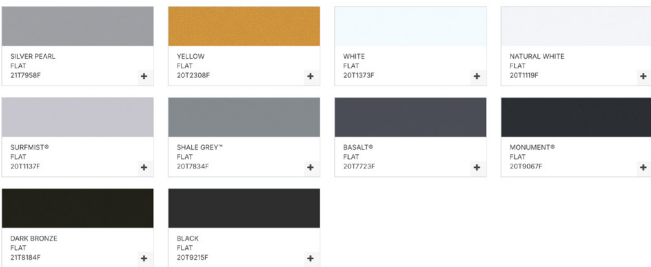

CHRISTIE

ICON and Modular Cabinets - Colour Options

STANDARD colours available, up to five (5) days lead time

DURATEC® ELEMENTS, TEXTURED RANGE

ICON Series

SURREAL® EFFECTS AZTEC® PEARL VEIN RIPPLE RANGE

Modular Series

MADE TO ORDER (MTO) colours available with NO additional charge, up to four (4) week lead time

PROTEXTURE® TEXTURED RANGE

The Protexture™ Range is a collection of popular, highly mar and scuff resistant textured finishes built to protect, delivered with warranty grade advanced highly durable polyester thermosetting powder.

WHITE FLAT 9E1933F	SURFMIST® FLAT 9E1930F	STONE FLAT 9E3245F	SILVER FLAT 9E2775F
GRANITE FLAT 9E2788F	GOLD ORE FLAT 9E2270F	NATURAL BRONZE KINETIC® FLAT 9E3834F	MAGNETITE FLAT 9E2775F
DARK BRONZE FLAT 9E28154F	BLACK (NIGHT SKY) FLAT 9E19190F		

DURATEC®
ZEUS® SOLID COLOUR RANGE

The Duratec Zeus solid colour range is a collection of on trend solid colours, delivered with warranty grade* advanced super durable polyester thermosetting powder.

BASALT® MATT 9O2765M	BASALT® SATIN 9O2765S	DUNE® MATT 9O2758M	DUNE® SATIN 9O2758S
GRAPHWITE MATT 9O29234M	NATURAL WHITE® MATT 9O21380M	SHALE GREY® MATT 9O27557M	SHALE GREY® SATIN 9O27557S
SURFMIST® MATT 9O2268M	SURFMIST® SATIN 9O2268S	TERRITORY RED MATT 9O2441M	WHISPER WHITE MATT 9O2376M
WHITE MATT 9O2110M	WHITE GLOSS 9O2110G	APPLIANCE WHITE MATT 9O2341S	TALC SATIN 9O2344S
LUNAR GREY MATT 9O2769M	SILVER GREY MATT 9O2770M	GREY SATIN 9O2768S	TIMBERLAND SATIN 9O2731S
CHARCOAL SATIN 9O2765S	DARK GREY MATT 9O2767M	MONUMENT® SATIN 9O27307S	MONUMENT® MATT 9O28169M
BLACK MATT 9O29022M	LUNAR ECLIPSE SATIN 9O29203S		