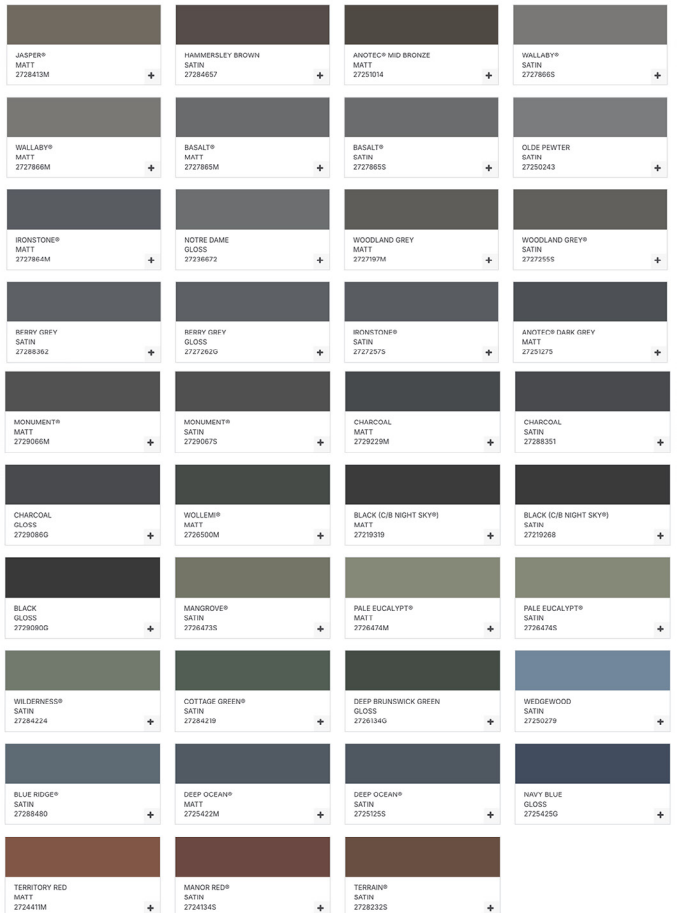

PRECIOUS® PEARLESCENT RANGE

The Precious pearlescent range is a collection of beautiful, decorative pearlescent colours, delivered with warranty grade advanced durable polyester thermosetting powder.

DURALLOY® SOLID COLOUR RANGE

The Duralloy solid colour range is a collection of popular solid colours including COLORBOND® steel colours, delivered with warranty grade advanced durable polyester thermosetting powder.

MADE TO ORDER (MTO) colours available WITH additional charge, up to four (4) week lead time

WHITE FLAT 9E1933F	SURFMIST® FLAT 9E1930F	STONE FLAT 9E3245F	SILVER FLAT 9E2775F
GRANITE FLAT 9E2788F	GOLD ORE FLAT 9E2270F	NATURAL BRONZE KINETIC® FLAT 9E3834F	MAGNETITE FLAT 9E2775F
DARK BRONZE FLAT 9E28154F	BLACK (NIGHT SKY) FLAT 9E19190F		

DURATEC®
ZEUS® SOLID COLOUR RANGE

The Duratec Zeus solid colour range is a collection of on trend solid colours, delivered with warranty grade* advanced super durable polyester thermosetting powder.

BASALT® MATT 9O2765M	BASALT® SATIN 9O2765S	DUNE® MATT 9O2758M	DUNE® SATIN 9O2758S
GRAPHWITE MATT 9O29234M	NATURAL WHITE® MATT 9O21380M	SHALE GREY® MATT 9O27557M	SHALE GREY® SATIN 9O27557S
SURFMIST® MATT 9O2268M	SURFMIST® SATIN 9O2268S	TERRITORY RED MATT 9O2441M	WHISPER WHITE MATT 9O2376M
WHITE MATT 9O2110M	WHITE GLOSS 9O2110G	APPLIANCE WHITE MATT 9O2341S	TALC SATIN 9O2344S
LUNAR GREY MATT 9O2769M	SILVER GREY MATT 9O2770M	GREY SATIN 9O2768S	TIMBERLAND SATIN 9O2731S
CHARCOAL SATIN 9O2765S	DARK GREY MATT 9O2767M	MONUMENT® SATIN 9O27307S	MONUMENT® MATT 9O28169M
BLACK MATT 9O29022M	LUNAR ECLIPSE SATIN 9O29203S		