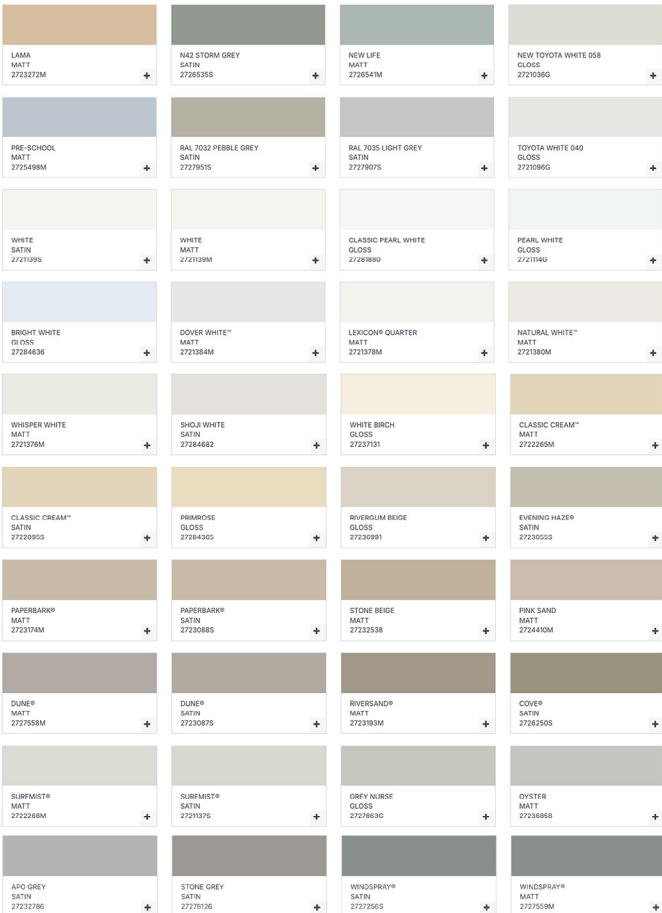

PRECIOUS® PEARLESCENT RANGE

The Precious pearlescent range is a collection of beautiful, decorative pearlescent colours, delivered with warranty grade advanced durable polyester thermosetting powder.

DURALLOY® SOLID COLOUR RANGE

The Duralloy solid colour range is a collection of popular solid colours including COLORBOND® steel colours, delivered with warranty grade advanced durable polyester thermosetting powder.

MADE TO ORDER (MTO) colours available WITH additional charge, up to four (4) week lead time

WHITE FLAT 9E1933F	SURFMIST® FLAT 9E1930F	STONE FLAT 9E3245F	SILVER FLAT 9E2775F
GRANITE FLAT 9E2788F	GOLD ORE FLAT 9E2270F	NATURAL BRONZE KINETIC® FLAT 9E3834F	MAGNETITE FLAT 9E2775F
DARK BRONZE FLAT 9E28154F	BLACK (NIGHT SKY) FLAT 9E19190F		

DURATEC®
ZEUS® SOLID COLOUR RANGE

The Duratec Zeus solid colour range is a collection of on trend solid colours, delivered with warranty grade* advanced super durable polyester thermosetting powder.

BASALT® MATT 9O2765M	BASALT® SATIN 9O2765S	DUNE® MATT 9O2758M	DUNE® SATIN 9O2758S
GRAPHWITE MATT 9O29234M	NATURAL WHITE® MATT 9O21380M	SHALE GREY® MATT 9O27557M	SHALE GREY® SATIN 9O27557S
SURFMIST® MATT 9O2268M	SURFMIST® SATIN 9O2268S	TERRITORY RED MATT 9O2441M	WHISPER WHITE MATT 9O2376M
WHITE MATT 9O2110M	WHITE GLOSS 9O2110G	APPLIANCE WHITE MATT 9O2341S	TALC SATIN 9O2344S
LUNAR GREY MATT 9O2769M	SILVER GREY MATT 9O2770M	GREY SATIN 9O2768S	TIMBERLAND SATIN 9O2731S
CHARCOAL SATIN 9O2765S	DARK GREY MATT 9O2767M	MONUMENT® SATIN 9O27307S	MONUMENT® MATT 9O28169M
BLACK MATT 9O29022M	LUNAR ECLIPSE SATIN 9O29203S		