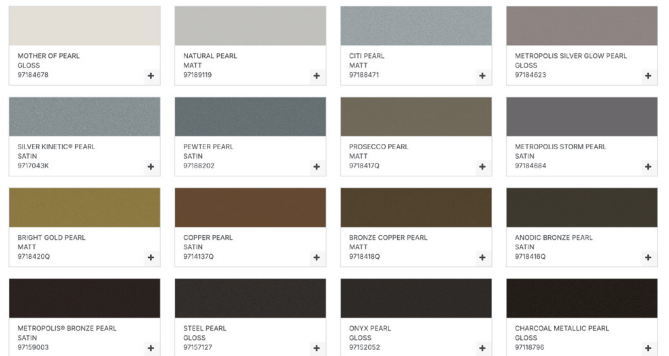

CHRISTIE

ICON and Modular Cabinets - Colour Options

STANDARD colours available, up to five (5) days lead time

DURATEC® ELEMENTS, TEXTURED RANGE

ICON Series

SURREAL® EFFECTS AZTEC® PEARL VEIN RIPPLE RANGE

Modular Series

MADE TO ORDER (MTO) colours available with NO additional charge, up to four (4) week lead time

PROTEXTURE® TEXTURED RANGE

The Protexture™ Range is a collection of popular, highly mar and scuff resistant textured finishes built to protect, delivered with warranty grade advanced highly durable polyester thermosetting powder.

PRECIOUS® PEARLESCENT RANGE

The Precious pearlescent range is a collection of beautiful, decorative pearlescent colours, delivered with warranty grade advanced durable polyester thermosetting powder.

DURALLOY® SOLID COLOUR RANGE

The Duralloy solid colour range is a collection of popular solid colours including COLORBOND® steel colours, delivered with warranty grade advanced durable polyester thermosetting powder.

MADE TO ORDER (MTO) colours available WITH additional charge, up to four (4) week lead time